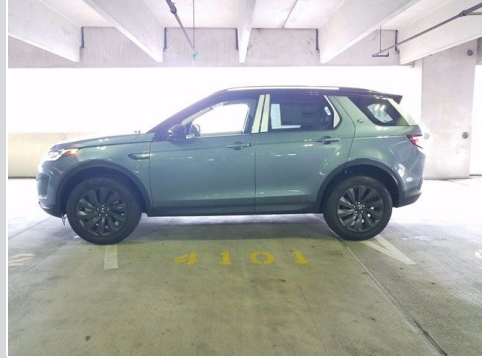

2020 DISCOVERY SPORT

\$52,288

S A/T

Model Year	Mileage	Transmission	Bodystyle	Color	Registration
2020	15 miles	A/T	4 Door	Blue	LH842940

Retailer Comments

WHEELS: 19' STYLE 1039 10 SPOKE SATIN DARK GREY, FIXED PANORAMIC ROOF, CONVENIENCE PACK, TOW HITCH RECEIVER, COLD CLIMATE PACK, BYRON BLUE METALLIC, BLACK EXTERIOR PACK, BLACK ROOF RAILS (PANORAMIC ROOF), KEYLESS ENTRY, Sun/Moonroof, 12-WAY HEATED ELECTRIC FRONT SEATS, BASIC INTERIOR PROTECTION, BLIND SPOT ASSIST, Leather Seats, SIRIUSXM SATELLITE HD RADIO, Navigation System, BLACK CONTRAST ROOF, RADIO: MERIDIAN SOUND SYSTEM (380W) W/10 SPEAKERS, WIRELESS DEVICE CHARGING, Lane Keeping Assist, Keyless Start, Bluetooth Connection, CAR CARE KIT, Rear Spoiler, AUTOMATIC HEADLIGHT LEVELING, LIGHT OYSTER GRAINED LEATHER SEAT TRIM, NO EXTERIOR BADGING