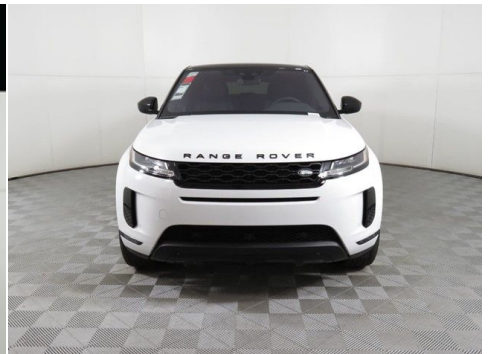

2020 RANGE ROVER EVOQUE

\$52,224

S 9-Speed Automatic

Model Year	Mileage	Transmission	Bodystyle	Color	Registration
2020	N/A	9-Speed Automatic	4 Door	White	VT0120

Retailer Comments

This 2020 Land Rover Range Rover Evoque 4dr P250 S features a 2.0 TURBOCHARGED 4cyl Gasoline engine. It is equipped with a 9 Speed Automatic transmission. The vehicle is Fuji White with a Ebony Leather interior. It is offered with a full factory warranty. - Air Conditioning, Climate Control, Dual Zone Climate Control, Cruise Control, Tinted Windows, Power Steering, Power Mirrors, Leather Steering Wheel, Power Drivers Seat, Power Passenger Seat, Clock, Tachometer, Telescoping Steering Wheel, Steering Wheel Radio Controls, Driver Airbag, Passenger Airbag, Side Airbags, Security System, ABS Brakes, Rear Defogger, Intermittent Wipers, Leather Interior Surface, Aux. Audio Input, Carpeted Floor Mats, Center Arm Rest, Child Proof Door Locks, Daytime Running Lights, Heated Mirrors, Navigation System, Overhead Console, Parking Sensors, Rear Fog Lamps, Rear Spoiler, Rear Spoiler, Rear Wipers, Reverse Camera, Roll Stability Control, Side Curtain Airbags, Tire Pressure Monitor, Vanity Mirrors - Contact Sales Department at 480-421-4600 or gavinhill@penskeautomotive.com for more information. -