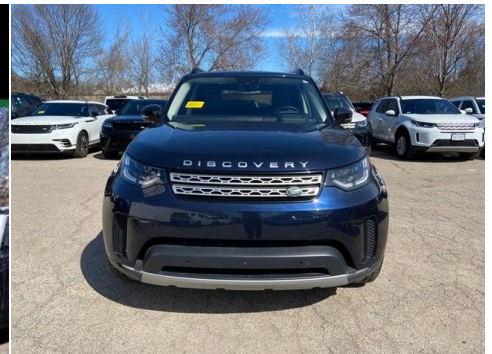

2019 DISCOVERY

\$81,315

HSE LUXURY 8-Speed Shiftable Automatic

Model Year

2019

Mileage

10,906 miles

Transmission

8-Speed Shiftable Automatic

Bodystyle

SUV

Color

Blue

Registration

KA081827

Retailer Comments

Loire Blue Metallic 2019 Land Rover Discovery HSE Luxury 4WD ZF 8-Speed Automatic Turbodiesel 21/26 City/Highway MPG

Land Rover Norwood

449 Neponset St,
Norwood,
MA,
02062
United States
(781) 619-9000

Opening Times