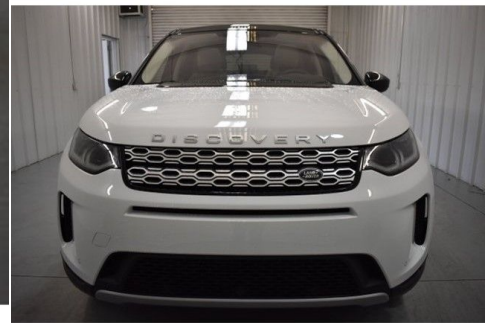

# 2020 DISCOVERY SPORT

\$50,103

SE 9-Speed Automatic

Model Year	Mileage	Transmission	Bodystyle	Color	Registration
2020	7,623 miles	9-Speed Automatic	4 Door	White	R5753

## Retailer Comments

Fuji White 2020 Land Rover Discovery Sport SE 12-Way Electric Memory Front Seats, Auto High-beam Headlights, Blind spot sensor: Blind Spot Assist active, Brake assist, Connected Navigation Pro, Exterior Parking Camera Rear, Fixed Panoramic Roof, Navigation System, Power Liftgate, SiriusXM Satellite & HD Radio, Wheels: 20" Style 5076 Gloss Sparkle Silver, Wireless Device Charging. 4WD 9-Speed Automatic 2.0L I4 Turbocharged. Let the team at Joe Bullard introduce you to an entirely new kind of car-buying experience. You will love doing business with us no matter where you live! If you're looking for your next Land Rover or Jaguar we have them! We stock over 200 pre-owned cars including all makes and models to fit your lifestyle! We have your next used car, truck or SUV and something for every taste and every need. If you want peace of mind our Certified sales staff and technicians are here to help! We offer a variety of financing opportunities! If you are asking yourself what is my trade worth, we can help you answer that too! Servicing the Mobile Alabama area and we ship to anywhere in the US! We stand up to what we say and its simple! The customer comes first! Visit us at any of our locations or 24/7 at [www.joebullard.com](http://www.joebullard.com).