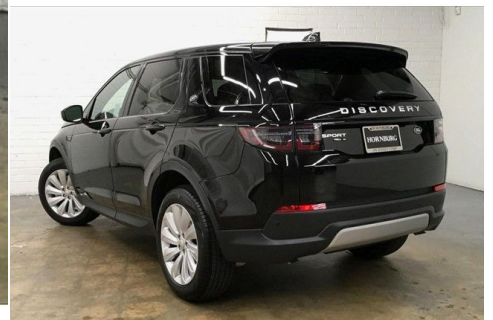

2020 DISCOVERY SPORT

\$49,253

SE Automatic

| Model Year | Mileage | Transmission | Bodystyle | Color | Registration |
|------------|----------|--------------|-----------|-------|--------------|
| 2020 | 10 miles | Automatic | 4 Door | Black | R12646 |