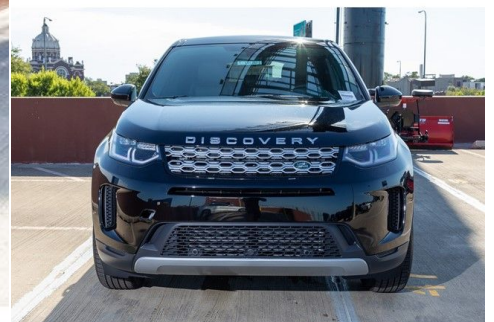

2020 DISCOVERY SPORT

\$52,604

SE Automatic

Model Year	Mileage	Transmission	Bodystyle	Color	Registration
2020	11 miles	Automatic	4 Door	Black	L05257

Retailer Comments

This Land Rover Discovery Sport SE Has Everything You Want TECHNOLOGY PACK -inc: Wireless Device Charging, Head-Up Display, ClearSight Rearview Mirror, SIRIUSXM SATELLITE HD RADIO, RADIO: MERIDIAN SOUND SYSTEM (380W) W/10 SPEAKERS -inc: subwoofer, 10' Touch Pro Infotainment system and Bluetooth telephone connectivity plus audio streaming, NARVIK BLACK, KEYLESS ENTRY, FIXED PANORAMIC ROOF, EBONY MORZINE HEADLINER, COOLING VENTS IN 3RD ROW, COLD CLIMATE PACK -inc: Heated Windscreen, Heated Steering Wheel, Headlight Powerwash. This Land Rover Discovery Sport has a powerful Intercooled Turbo Premium Unleaded I-4 2.0 L/122 engine powering this Automatic transmission. CHROME WHEEL PROTECTION PACK -inc: chrome wheel locks, tire pressure gauge, alloy wheel/tire cleaner, detailer pack and branded valve stem caps, CAR CARE KIT -inc: 10 interior cleaner wipes, microfiber cloth, 4-fl oz bottles of leather cleaner, leather protectant and carpet spot remover, 3RD ROW SEATS -inc: GVWR: 5,950 lbs, 14-WAY HEATED ELECTRIC MEMORY FRONT SEATS -inc: 2-way manual headrests, Window Grid Diversity Antenna, Valet Function, Trip Computer, Transmission: 9-Speed ZF9HP50 Automatic, Transmission w/Driver Selectable Mode and Sequential Shift Control, Tracker System, Tires: 19', Tire Specific Low Tire Pressure Warning, Terrain Response 2 Electronic Stability Control (ESC) And Roll Stability Control (RSC), Tailgate/Rear Door Lock Included w/Power Door Locks, Systems Monitor, Strut Front Suspension w/Coil Springs, Steel Spare Wheel, Speed Sensitive Rain Detecting Variable Intermittent Wipers, Smartphone Pack -inc: Android Auto and Apple Carplay, WHEELS: 19' STYLE 1039 GLOSS SPARKLE SILVER -inc: 10 spoke (STD). Stop By Today Come in for a quick visit at Howard Orloff Imports, 1924 N. Paulina St., Chicago, IL 60622 to claim your Land Rover Discovery Sport!