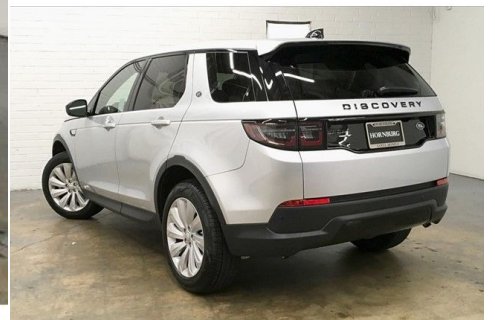

# 2020 DISCOVERY SPORT

\$50,585

SE Automatic

Model Year	Mileage	Transmission	Bodystyle	Color	Registration
2020	600 miles	Automatic	4 Door	Silver	109570

## Retailer Comments

\$4,999 Total Due At Signing Including Tax, Title and License Fees. Security Deposit Waived. 7,500 Miles Per Year. 39 Months. 0.30c Excess Mileage Charge. On Above Average 700+ Approved Credit through Land Rover Financial Services. This 2020 Land Rover Discovery Sport SE is offered to you for sale by Hornburg Santa Monica. This Land Rover includes: KEYLESS ENTRY Keyless Start Power Door Locks Keyless Entry FIXED PANORAMIC ROOF Panoramic Roof Generic Sun/Moonroof Sun/Moonroof BLACK EXTERIOR PACK INDUS SILVER METALLIC WIRELESS DEVICE CHARGING COOLING VENTS IN 3RD ROW SIRIUSXM SATELLITE HD Radio Satellite Radio Requires Subscription 19 INCH WHEELS: STYLE 1039 GLOSS SPARKLE SILVER Aluminum Wheels 3RD ROW SEATS 3rd Row Seat \*Note - For third party subscriptions or services, please contact the dealer for more information.\* Want more room? Want more style? This Land Rover Discovery Sport is the vehicle for you. Pull up in the vehicle and the valet will want to parked on the front row. This Land Rover Discovery Sport SE is the vehicle others dream to own. Don't miss your chance to make it your new ride. Take home this Land Rover Discovery Sport SE, and you will have the power of 4WD. It's a great feature when you need to drive over tricky terrain or through inclement weather. Intricately stitched leather and ergonomic design seats are among the details in which test drivers say that Land Rover Discovery Sport SE is in a league of its own Enjoy the drive without worrying about directions thanks to the built-in navigation system.